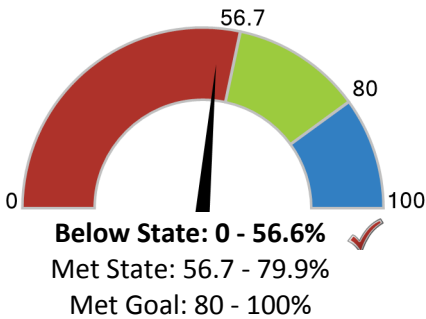

BROAD STREET ELEMENTARY SCHOOL

2017-2018

County: GLOUCESTER
District: GREENWICH TWP
Principal: MRS. WHITCRAFT
255 WEST BROAD ST
GIBBSTOWN, NJ 08027
<http://www.greenwich.k12.nj.us/>
(856)423-0490

Total students: **281**

- Economically Disadvantaged: **38.8%**
- Students with Disabilities: **25.5%**
- English Learners: **0.0%**
- Grades offered: **KG-05**
- Student to Teacher Ratio: **10:1**
- Teacher Average Experience (years): **9.8**

School Highlights Reported by the District

- Curriculum and Instruction
- Faculty and Staff
- Clubs and Activities

How did students perform on assessments?

Students that met or exceeded expectations on statewide assessments

English Language Arts

52.9%