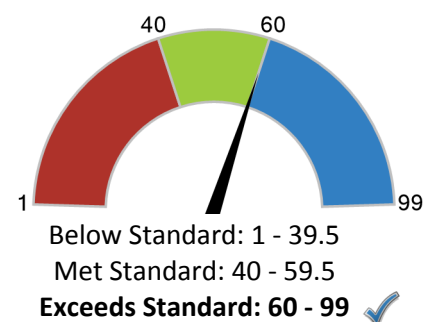

Math

60

How to use this report?

1. 1 Learn More about this school by viewing the [detailed report](#).
2. 2 Start Conversations with school community members and ask questions.
3. 3 Engage with your school communities to identify where schools are doing well and where they can improve.