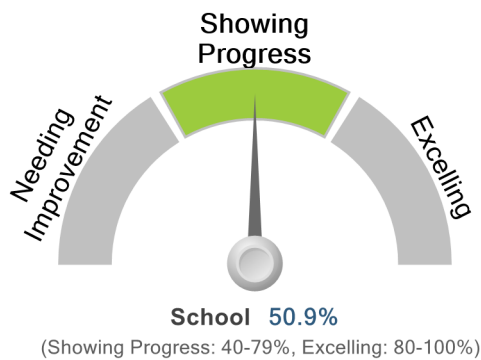

Broad Street Elementary School

2016-2017

County: GLOUCESTER
District: GREENWICH TWP
Principal: Mrs. Whitcraft
255 WEST BROAD ST
GIBBSTOWN, NJ 08027
<http://www.greenwich.k12.nj.us/>
(856)423-0490

Total students:
304

Grades offered: **KG-05**
Teachers-average years experience: **9.0**
Student/Teacher Ratio: **10:1**

Students with Disabilities: **27%**
Economically Disadvantaged: **37%**
English Language Learners: **0%**

Are students on track for success?

English

Students meeting/exceeding expectations on state assessment